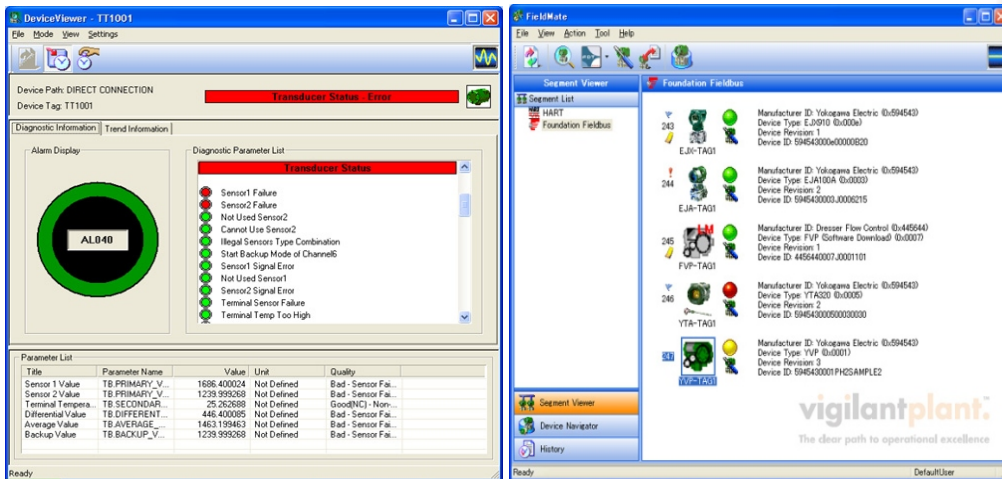

FDT",

(FDT)

(Device Type Manager -

DTM).

COMM

DTM (DTM

).

FieldMate

Basic

Advance

(300

).

USB

HART,

HART-

).