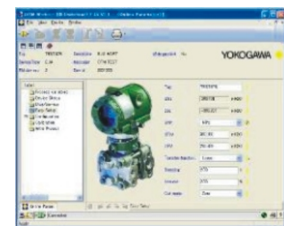

FCA110S11	220 USD
FCA110S11/M1	550 USD
FCA111S11	732 USD
FCA110S11/M1	1061 USD

/M1 USB Hart modem

FOUNDATION fieldbus H1;

Basic:

HART

Advance:

FieldMate,
COMM DTM;

Profibus